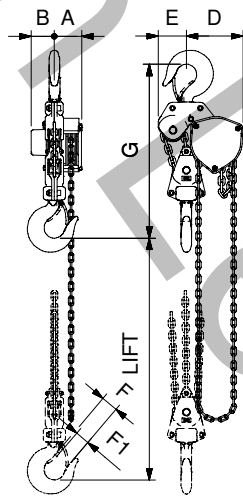

5.000 Kg - 10.000 Kg